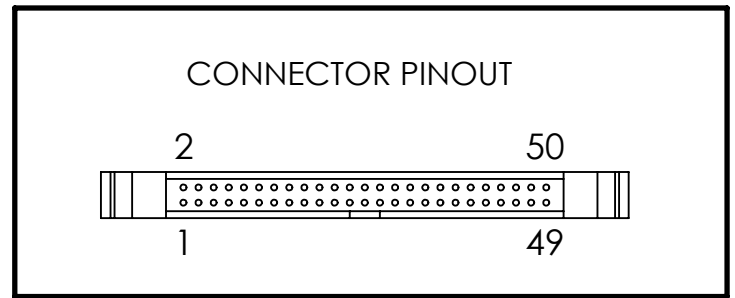

4

3

2

1

DIM: INCH	DATE: 08/19/2022	RoHS COMPLIANT: YES	DESCRIPTION:
			2x25 2mm Header Breakout
www.winford.com		WINFORD ENGINEERING, LLC 4561 GARFIELD ROAD AUBURN, MI 48611 989-671-9721	PART NUMBER (S) BRK2H2X25-L-DIN
			PART REVISION A