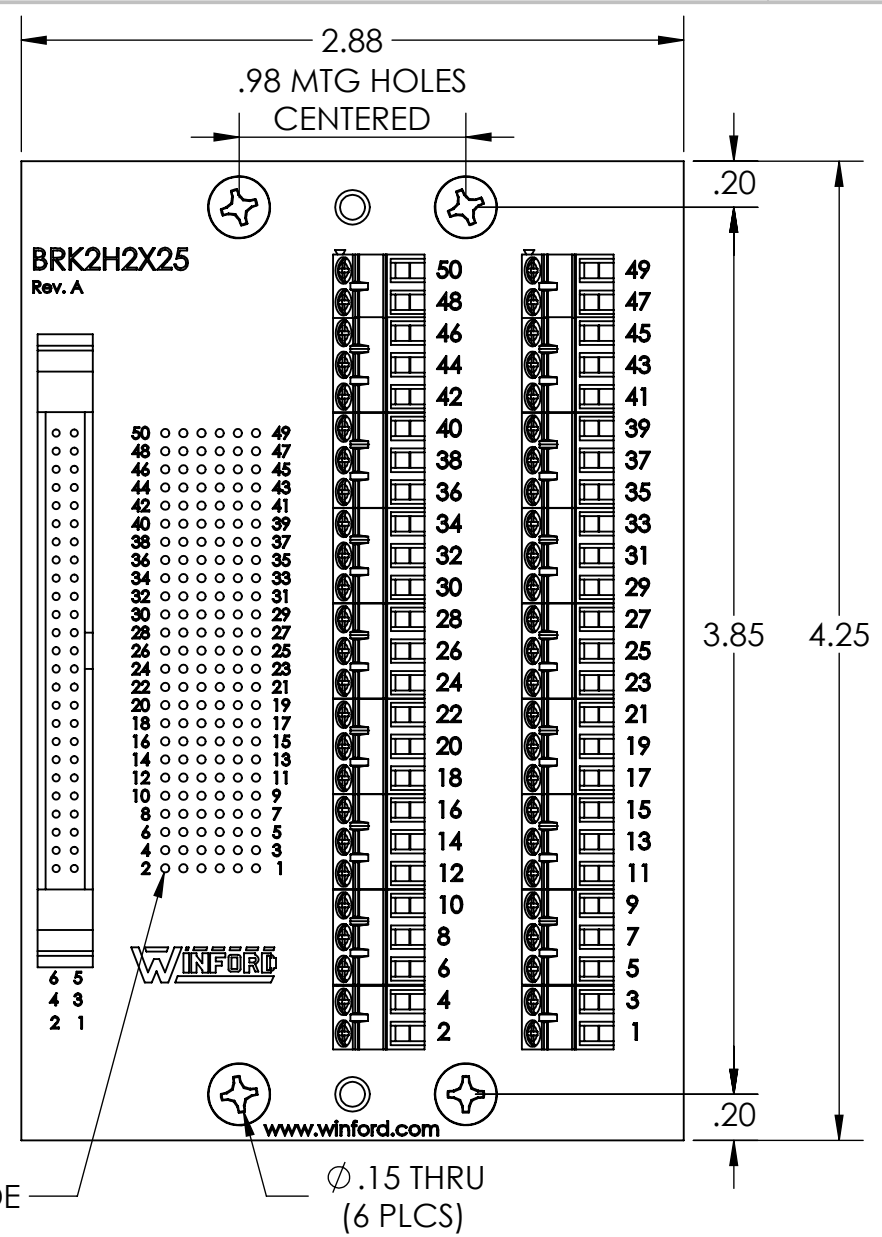

4

3

2

1

DIM: INCH	DATE: 08/19/2022	RoHS COMPLIANT: YES	DESCRIPTION:
			2x25 2mm Header Breakout
www.winford.com		WINFORD ENGINEERING, LLC 4561 GARFIELD ROAD AUBURN, MI 48611 989-671-9721	PART NUMBER (S) BRK2H2X25-L-DIN
			PART REVISION A

4

3

2

1

B

B

A

A