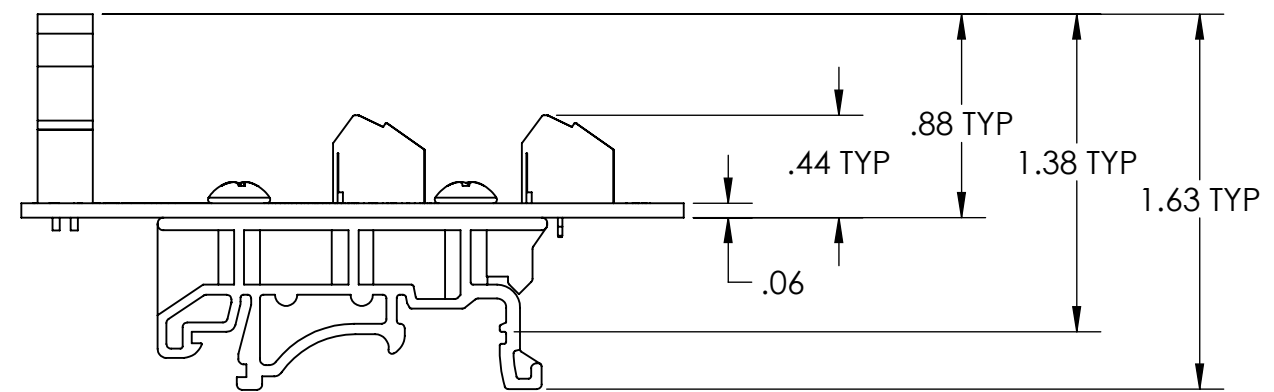

4

3

2

1

DIM: INCH	DATE: 08/19/2022	RoHS COMPLIANT: YES	DESCRIPTION:
			2x25 2mm Header Breakout
www.winford.com		WINFORD ENGINEERING, LLC 4561 GARFIELD ROAD AUBURN, MI 48611 989-671-9721	PART NUMBER (S) BRK2H2X25-L-DIN
			PART REVISION A