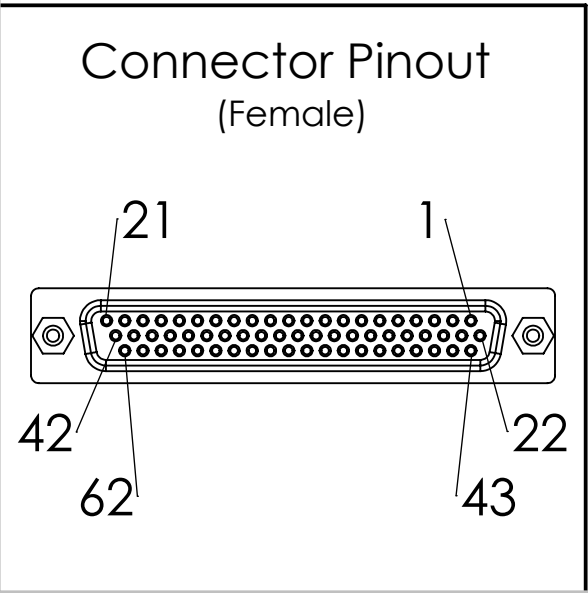

DIM: INCH	DATE: 02/28/2024	RoHS COMPLIANT: Yes	DESCRIPTION:
			DB62HD Female Breakout Board
WINFORD ENGINEERING, LLC 4561 GARFIELD ROAD AUBURN, MI 48611			PART NUMBER (S)
www.winford.com			BRKDD62HDF-S-FT
989-671-9721			PART REVISION
			A