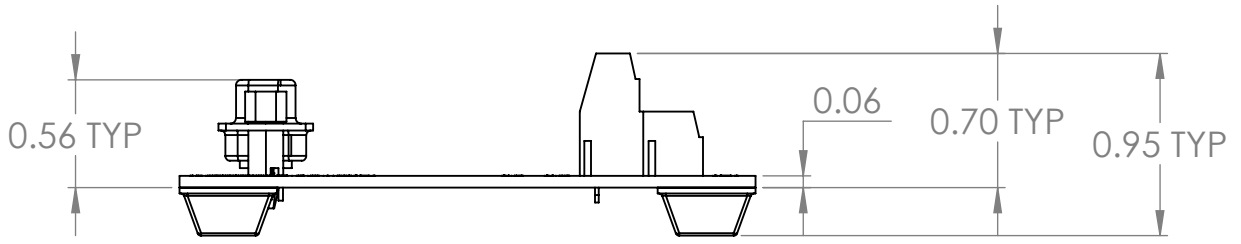

DIM: INCH	DATE: 02/28/2024	RoHS COMPLIANT: Yes	DESCRIPTION:
			DB62HD Female Breakout Board
WINFORD ENGINEERING, LLC 4561 GARFIELD ROAD AUBURN, MI 48611			PART NUMBER (S)
www.winford.com			BRKDD62HDF-S-FT
989-671-9721			PART REVISION
			A