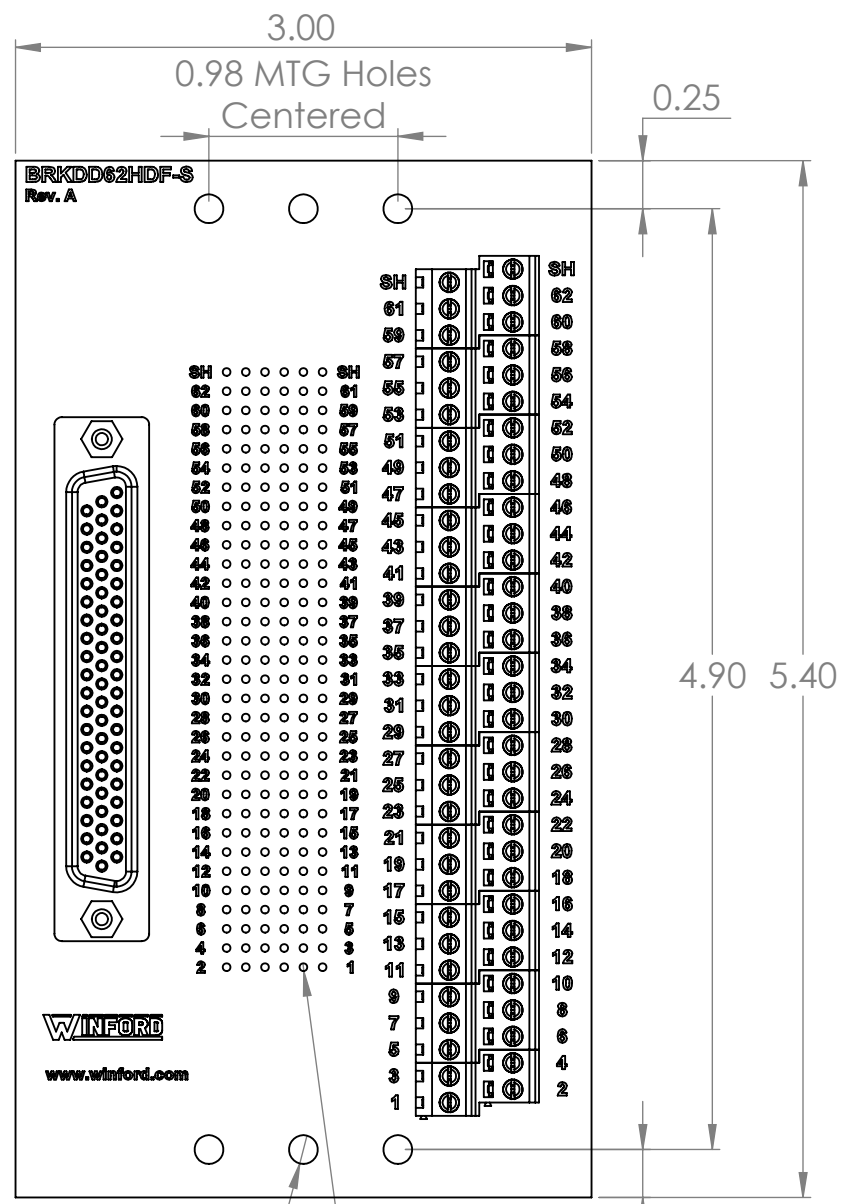

4

3

2

1

B

B

A

A

DIM: INCH	DATE: 02/28/2024	RoHS COMPLIANT: Yes	DESCRIPTION:
			DB62HD Female Breakout Board
WINFORD ENGINEERING, LLC 4561 GARFIELD ROAD AUBURN, MI 48611			PART NUMBER (S)
www.winford.com			BRKDD62HDF-S-FT
989-671-9721			PART REVISION
			A

4

3

2

1