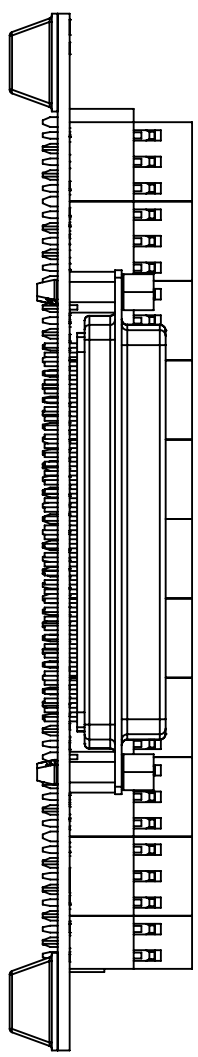

4

3

2

1

B

B

A

A

DIM: INCH	DATE: 02/28/2024	RoHS COMPLIANT: Yes	DESCRIPTION:
			DB62HD Female Breakout Board
WINFORD ENGINEERING, LLC 4561 GARFIELD ROAD AUBURN, MI 48611			PART NUMBER (S)
www.winford.com			BRKDD62HDF-S-FT
989-671-9721			PART REVISION
			A

4

3

2

1