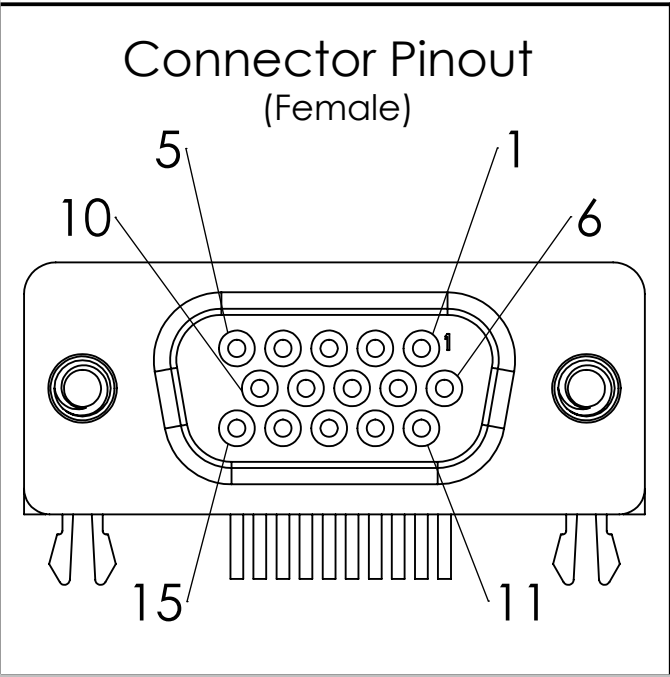

4

3

2

1

B

B

A

A

4

3

2

1

DIM: INCH	DATE: 09/14/2021	RoHS COMPLIANT: Yes	DESCRIPTION:
WINFORD ENGINEERING, LLC 4561 GARFIELD ROAD AUBURN, MI 48611			DB15HD Female Slim Breakout Board
www.winford.com		989-671-9721	PART NUMBER (S)
			BRKSD15HDF-C
			PART REVISION
			A