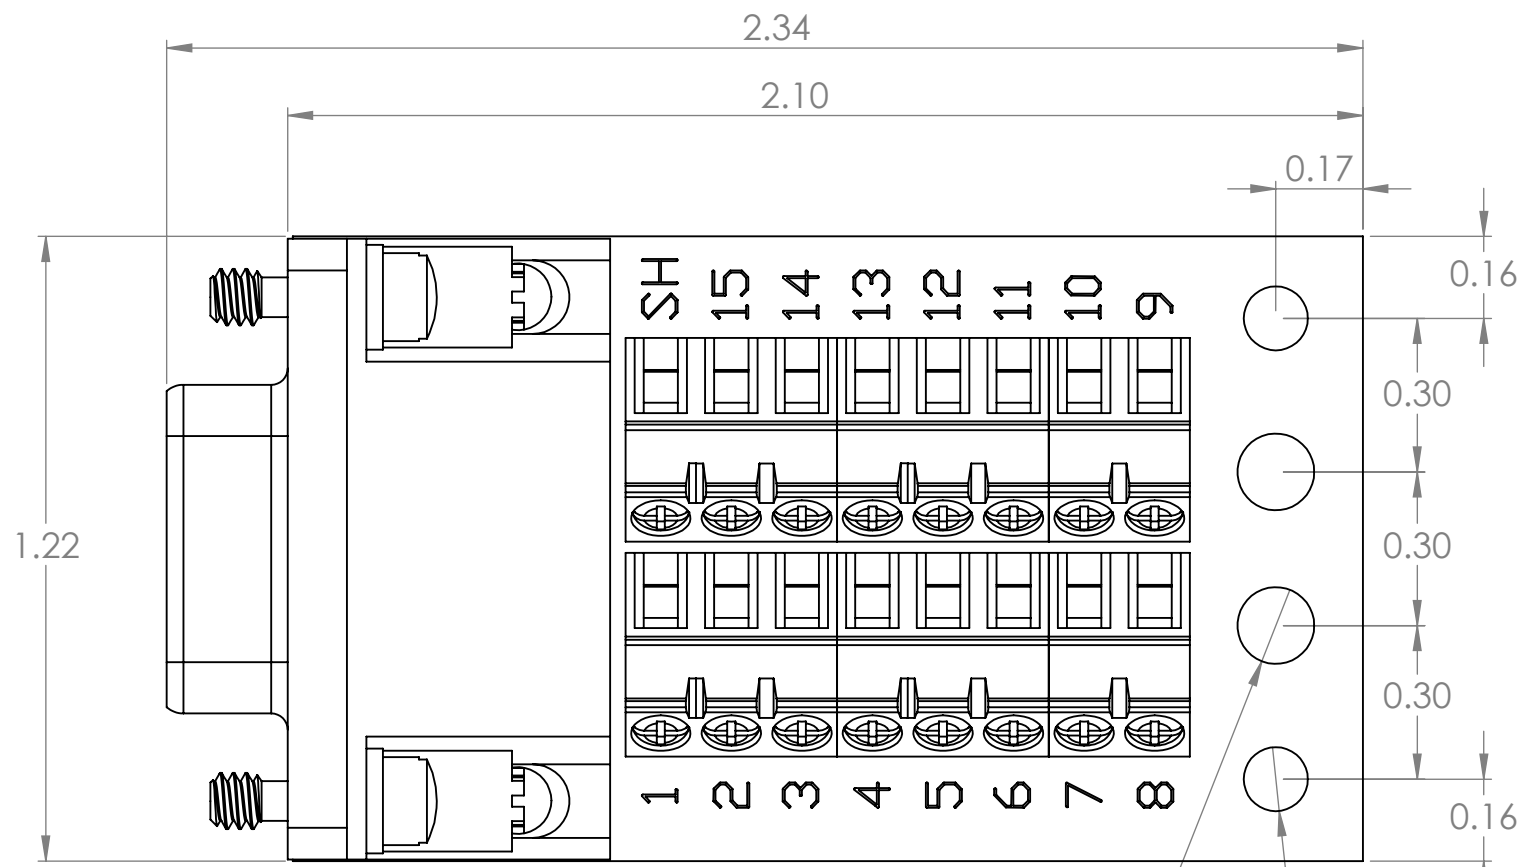

4

3

2

1

B

B

A

A

4

3

2

1

DIM: INCH	DATE: 09/14/2021	RoHS COMPLIANT: Yes	DESCRIPTION:
WINFORD ENGINEERING, LLC 4561 GARFIELD ROAD AUBURN, MI 48611			DB15HD Female Slim Breakout Board
www.winford.com		989-671-9721	PART NUMBER (S)
			BRKSD15HDF-C
			PART REVISION
			A