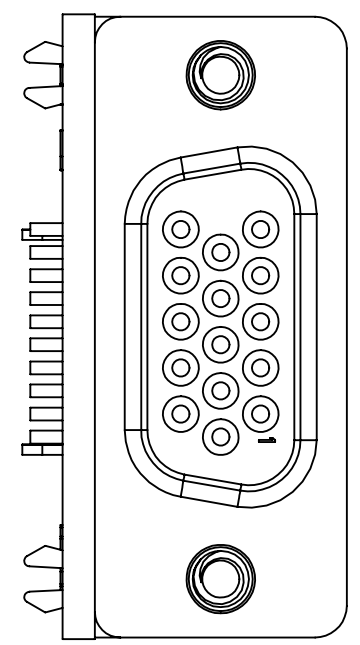

4

3

2

1

B

B

A

A

4

3

2

1

DIM: INCH	DATE: 09/14/2021	RoHS COMPLIANT: Yes	DESCRIPTION:
 WINFORD ENGINEERING, LLC 4561 GARFIELD ROAD AUBURN, MI 48611			DB15HD Female Slim Breakout Board
www.winford.com		989-671-9721	PART NUMBER (S)
			BRKSD15HDF-C
			PART REVISION
			A