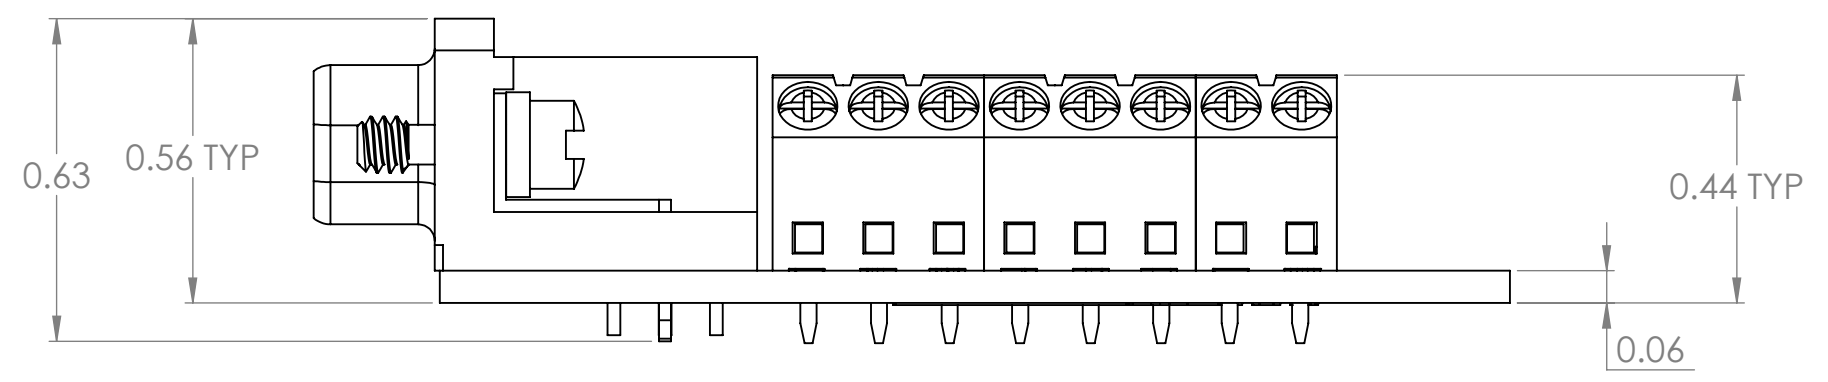

4

3

2

1

B

B

A

A

4

3

2

1

DIM: INCH	DATE: 09/14/2021	RoHS COMPLIANT: Yes	DESCRIPTION:
WINFORD ENGINEERING, LLC 4561 GARFIELD ROAD AUBURN, MI 48611			DB15HD Female Slim Breakout Board
www.winford.com		989-671-9721	PART NUMBER (S)
			BRKSD15HDF-C
			PART REVISION
			A