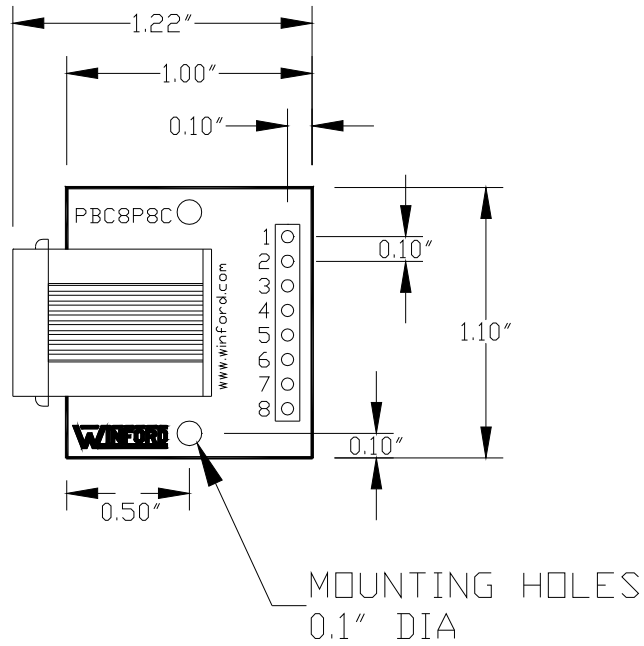

WINFORD ENGINEERING, LLC

4561 Garfield Road • Auburn, MI 48611

www.winford.com • sales@winford.com

1-877-634-2673 • FAX: 1-989-671-2941

PBC8P8C Physical Layout

8P8C / RJ45 Jack Pinout